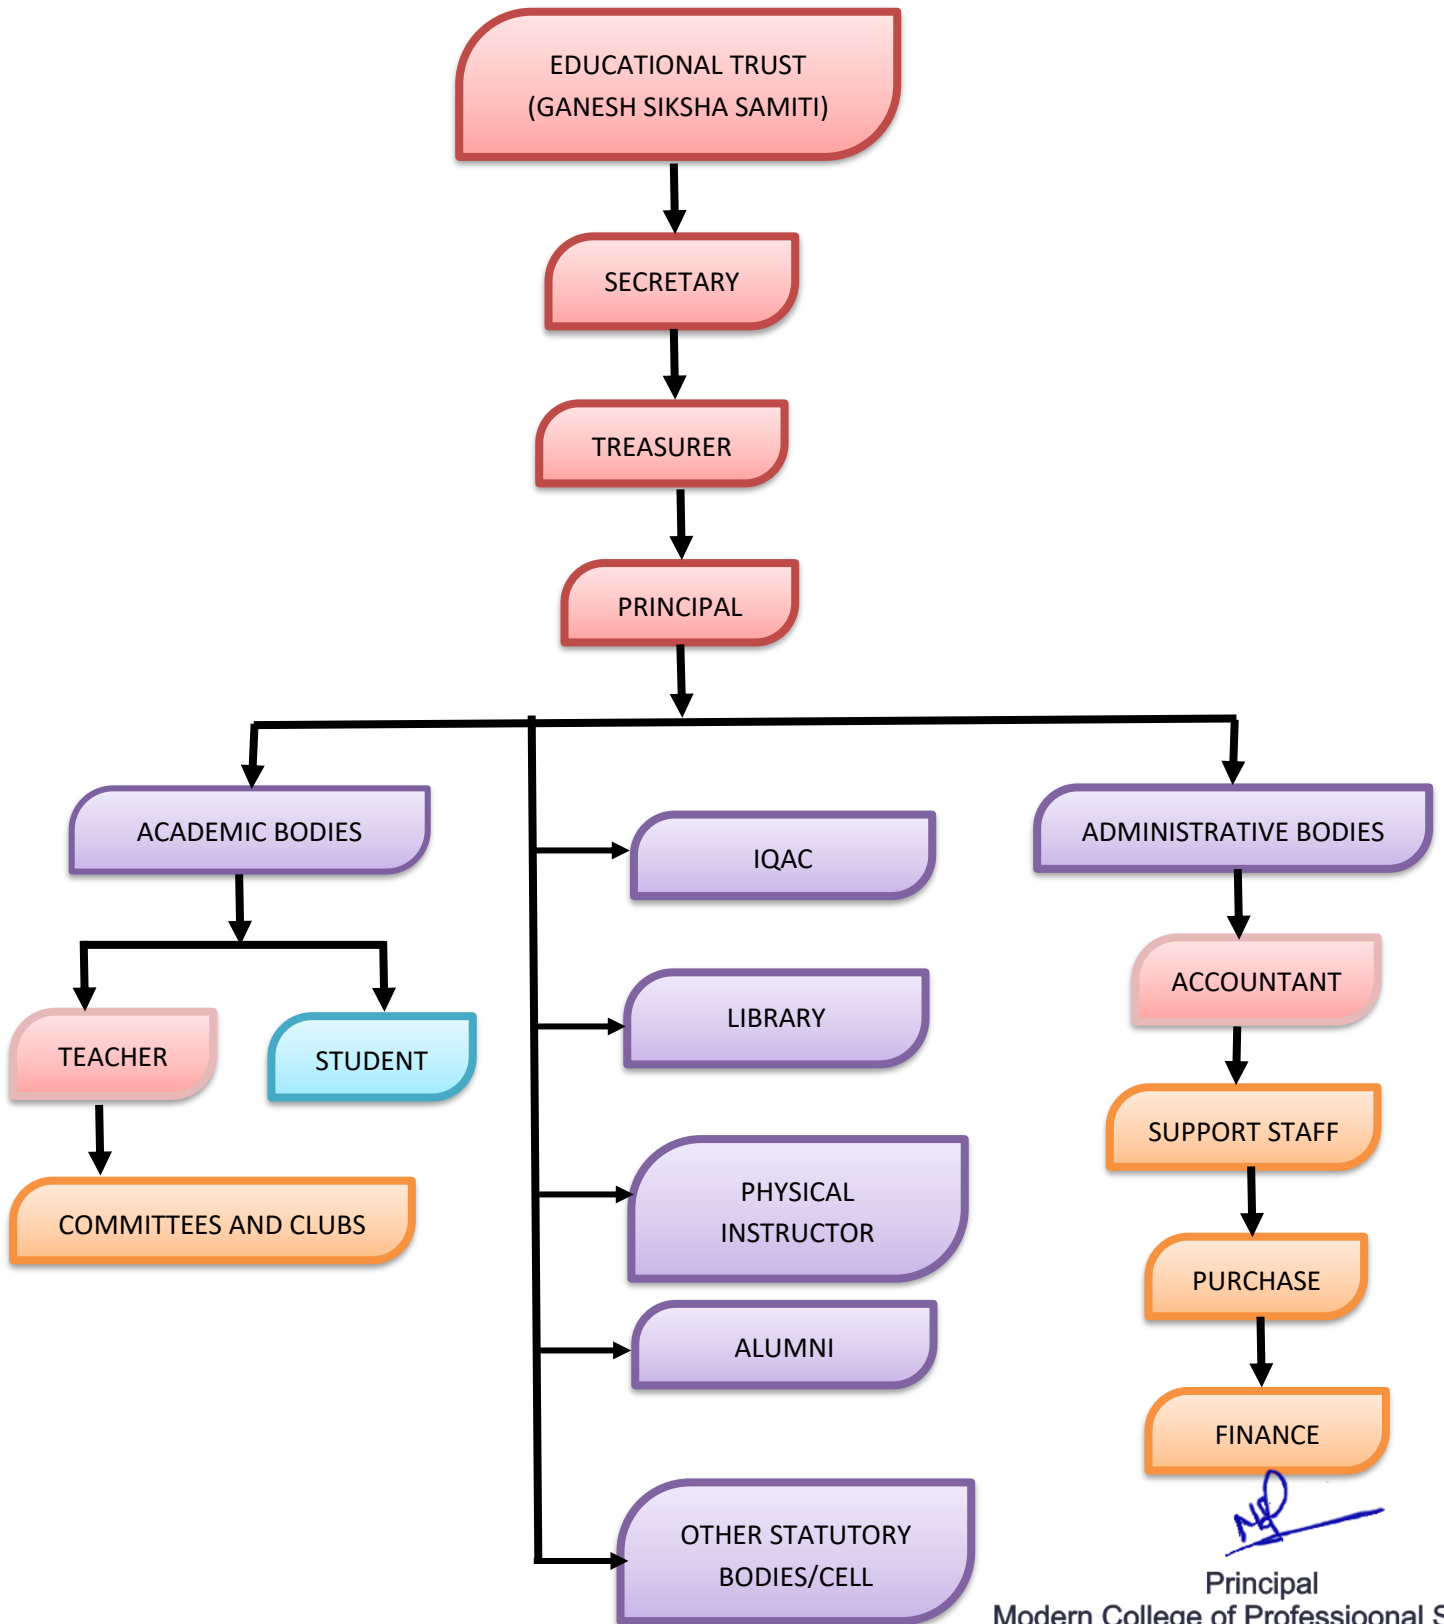

MODERN COLLEGE OF PROFESSIONAL STUDIES

(Approved by NCTE & Affiliated to C.C.S. University, Meerut)

ANAND INDUSTRIAL ESTATE, MOHAN NAGAR, GHAZIABAD-201007 (U.P.)

Email : info@moderncollege.org | Website : www.moderncollege.org

6.2.2 ORGANOGRAM

Principal
Modern College of Professional Studies
431, Anand Indl. Area,
Mohan Nagar, Ghaziabad