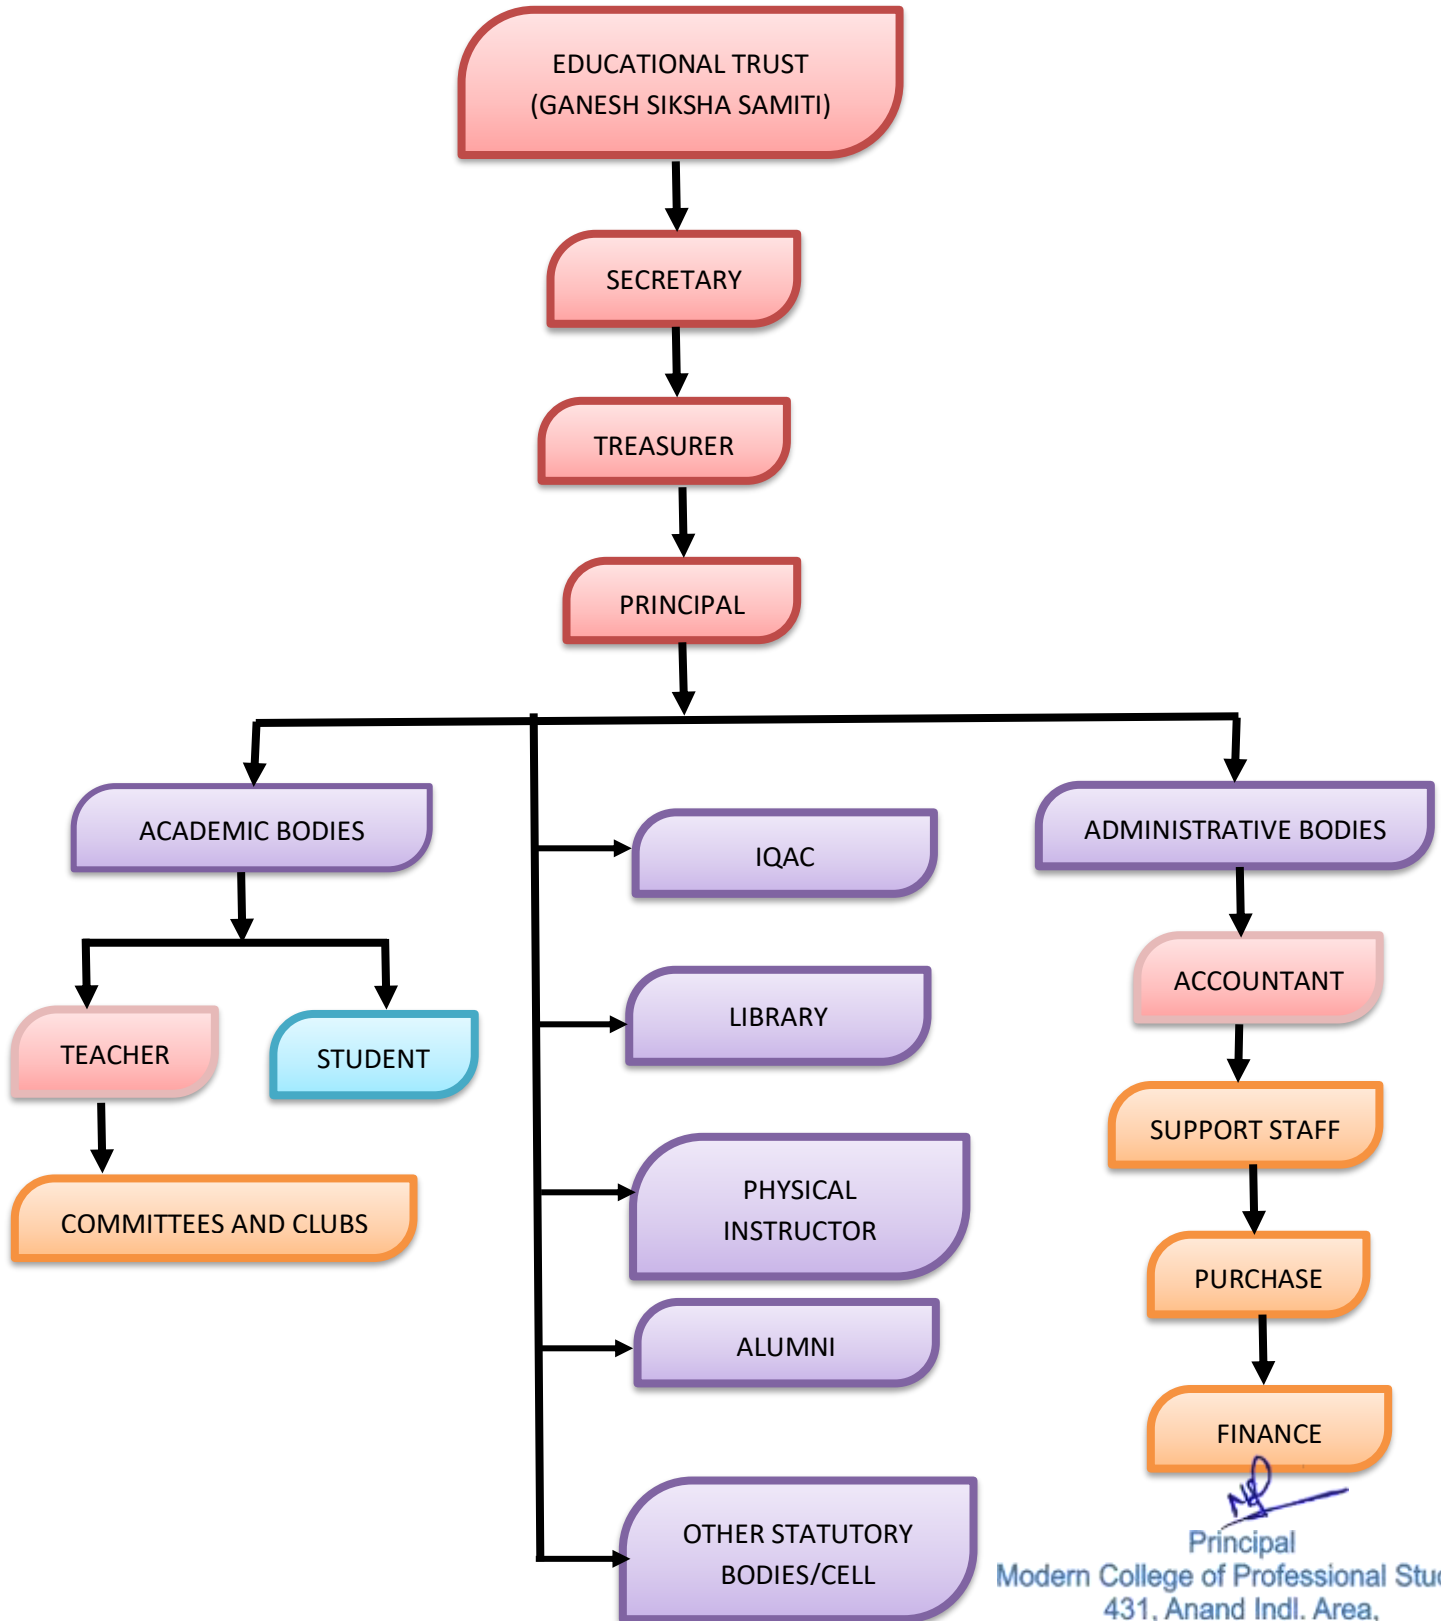

MODERN COLLEGE OF PROFESSIONAL STUDIES

(Approved by NCTE & Affiliated to C.C.S. University, Meerut)

ANAND INDUSTRIAL ESTATE, MOHAN NAGAR, GHAZIABAD-201007 (U.P.)

Email : info@moderncollege.org | Website : www.moderncollege.org

6.2.2 ORGANOGRAM

Principal
Modern College of Professional Studies
431, Anand Indl. Area,
Mohan Nagar, Ghaziabad